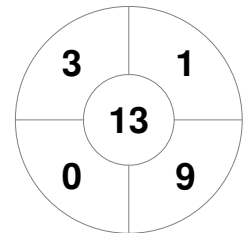

Match Statistics

Match #	Date	Time	Pool / Class	Pitch
16	08 Feb 2019	17:00	RR	NPW - Pitch 1

New Zealand

Full Time	2 - 6
Third Period	2 - 5
Half-time	0 - 3
First Period	0 - 0

Great Britain

Penalty Corners

NZL

GBR

Circle Entries

NZL

GBR

Shots

NZL

GBR

Shots on Target