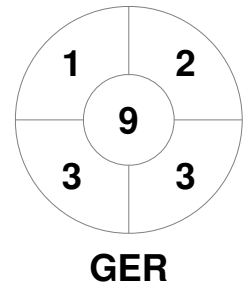

Match Statistics

Match #	Date	Time	Pool / Class	Pitch
15	23 Aug 2019	20:30	Semi Final 1	Pitch 1

Spain

Full Time	2 - 3
Third Period	1 - 2
Half-time	1 - 1
First Period	1 - 0

Germany

Penalty Corners

Circle Entries

Shots

Shots on Target

Possession %