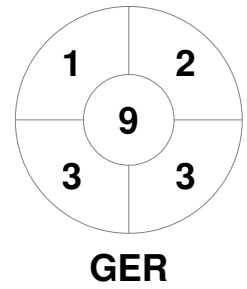

Match Statistics

Match #	Date	Time	Pool / Class	Pitch
15	23 Aug 2019	20:30	Semi Final 1	Pitch 1

Spain

Full Time	2 - 3
Third Period	1 - 2
Half-time	1 - 1
First Period	1 - 0

Germany

Penalty Corners

Circle Entries

Shots

Shots on Target

Possession %