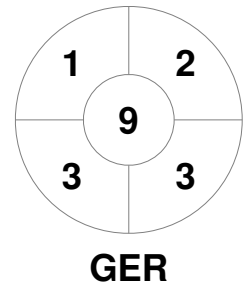

Match Statistics

Match #	Date	Time	Pool / Class	Pitch
15	23 Aug 2019	20:30	Semi Final 1	Pitch 1

Spain

Full Time	2 - 3
Third Period	1 - 2
Half-time	1 - 1
First Period	1 - 0

Germany

Penalty Corners

Circle Entries

Shots

Shots on Target

Possession %