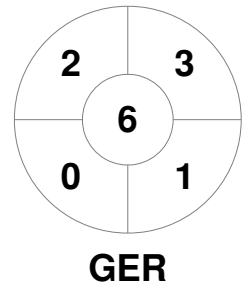

Match Statistics

Match #	Date	Time	Pool / Class	Pitch
15	22 Aug 2019	20:30	Semi Final 1	Pitch 1

Belgium

Full Time	4 - 2
Third Period	1 - 2
Half-time	0 - 2
First Period	0 - 0

Germany

Penalty Corners

Circle Entries

Shots

Shots on Target

Possession %