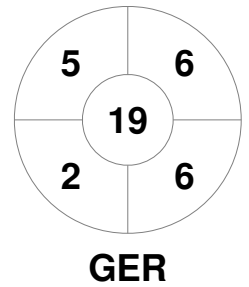

Match Statistics

Match #	Date	Time	Pool / Class	Pitch
15	22 Aug 2019	20:30	Semi Final 1	Pitch 1

Belgium

Full Time	4 - 2
Third Period	1 - 2
Half-time	0 - 2
First Period	0 - 0

Germany

Penalty Corners

Circle Entries

Shots

Shots on Target

Possession %