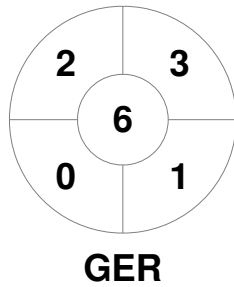

Match Statistics

Match #	Date	Time	Pool / Class	Pitch
15	22 Aug 2019	20:30	Semi Final 1	Pitch 1

Belgium

Full Time	4 - 2
Third Period	1 - 2
Half-time	0 - 2
First Period	0 - 0

Germany

Penalty Corners

Circle Entries

Shots

Shots on Target

Possession %