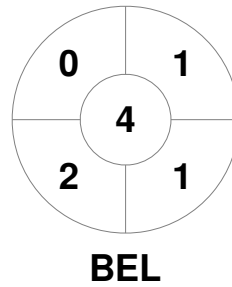

Match Statistics

Match #	Date	Time	Pool / Class	Pitch
15	22 Aug 2019	20:30	Semi Final 1	Pitch 1

Belgium

Full Time	4 - 2
Third Period	1 - 2
Half-time	0 - 2
First Period	0 - 0

Germany

Penalty Corners

Circle Entries

Shots

Shots on Target

Possession %