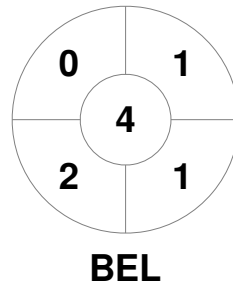

Match Statistics

Match #	Date	Time	Pool / Class	Pitch
15	22 Aug 2019	20:30	Semi Final 1	Pitch 1

Belgium

Full Time	4 - 2
Third Period	1 - 2
Half-time	0 - 2
First Period	0 - 0

Germany

Penalty Corners

Circle Entries

Shots

Shots on Target

Possession %