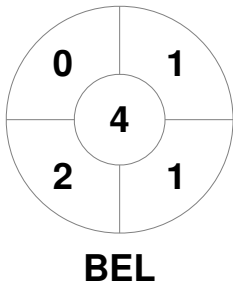

Match Statistics

Match #	Date	Time	Pool / Class	Pitch
15	22 Aug 2019	20:30	Semi Final 1	Pitch 1

Belgium

Full Time	4 - 2
Third Period	1 - 2
Half-time	0 - 2
First Period	0 - 0

Germany

Penalty Corners

Circle Entries

Shots

Shots on Target

Possession %