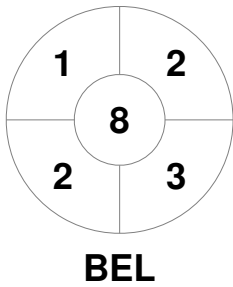

Match Statistics

Match #	Date	Time	Pool / Class	Pitch
15	22 Aug 2019	20:30	Semi Final 1	Pitch 1

Belgium

Full Time	4 - 2
Third Period	1 - 2
Half-time	0 - 2
First Period	0 - 0

Germany

Penalty Corners

Circle Entries

Shots

Shots on Target

Possession %