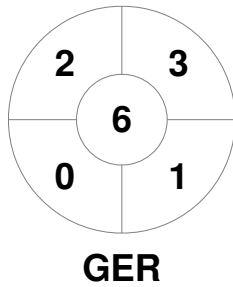

Match Statistics

Match #	Date	Time	Pool / Class	Pitch
15	22 Aug 2019	20:30	Semi Final 1	Pitch 1

Belgium

Full Time	4 - 2
Third Period	1 - 2
Half-time	0 - 2
First Period	0 - 0

Germany

Penalty Corners

Circle Entries

Shots

Shots on Target

Possession %