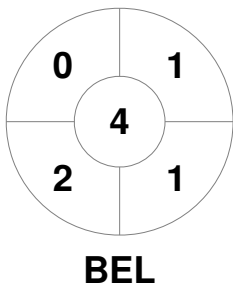

Match Statistics

Match #	Date	Time	Pool / Class	Pitch
15	22 Aug 2019	20:30	Semi Final 1	Pitch 1

Belgium

Full Time	4 - 2
Third Period	1 - 2
Half-time	0 - 2
First Period	0 - 0

Germany

Penalty Corners

Circle Entries

Shots

Shots on Target

Possession %