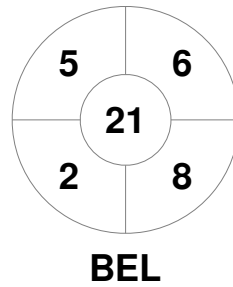

Match Statistics

Match #	Date	Time	Pool / Class	Pitch
15	22 Aug 2019	20:30	Semi Final 1	Pitch 1

Belgium

Full Time	4 - 2
Third Period	1 - 2
Half-time	0 - 2
First Period	0 - 0

Germany

Penalty Corners

Circle Entries