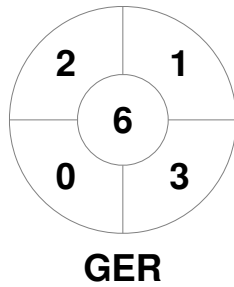

Match Statistics

Match #	Date	Time	Pool / Class	Pitch
15	22 Aug 2019	20:30	Semi Final 1	Pitch 1

Belgium

Full Time	4 - 2
Third Period	1 - 2
Half-time	0 - 2
First Period	0 - 0

Germany

Penalty Corners

Circle Entries

Shots

Shots on Target

Possession %