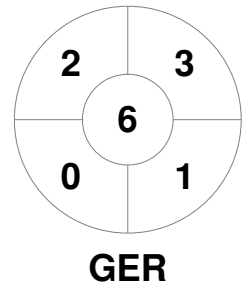

Match Statistics

Match #	Date	Time	Pool / Class	Pitch
15	22 Aug 2019	20:30	Semi Final 1	Pitch 1

Belgium

Full Time	4 - 2
Third Period	1 - 2
Half-time	0 - 2
First Period	0 - 0

Germany

Penalty Corners

Circle Entries

Shots

Shots on Target

Possession %