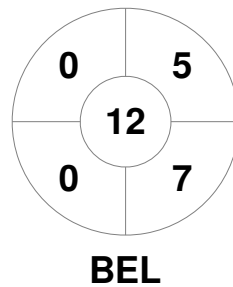

Shots on Target