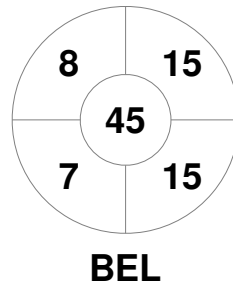

Match Statistics

Match #	Date	Time	Pool / Class	Pitch
12	20 Aug 2019	20:30	Pool A	Pitch 1

Belgium

Full Time	6 - 0
Third Period	6 - 0
Half-time	4 - 0
First Period	2 - 0

Wales

Penalty Corners

Circle Entries

Shots