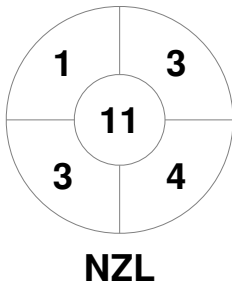

Fintro Hockey World League Semi-Final (Women)
21 Jun - 2 Jul 2017
Brussels (BEL)

Match Statistics

Match #	Date	Time	Pool / Class	Pitch
18	27 Jun 2017	16:00	Pool B	

New Zealand

Full Time	1 - 0
Third Period	1 - 0
Half-time	1 - 0
First Period	1 - 0

Malaysia

Penalty Corners

Circle Entries

Shots

Shots on Target

Possession %