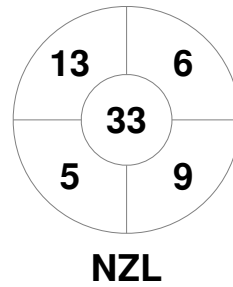

Fintro Hockey World League Semi-Final (Women)
21 Jun - 2 Jul 2017
Brussels (BEL)

Match Statistics

Match #	Date	Time	Pool / Class	Pitch
18	27 Jun 2017	16:00	Pool B	

New Zealand

Full Time	1 - 0
Third Period	1 - 0
Half-time	1 - 0
First Period	1 - 0

Malaysia

Penalty Corners

Circle Entries

Shots

Shots on Target

Possession %