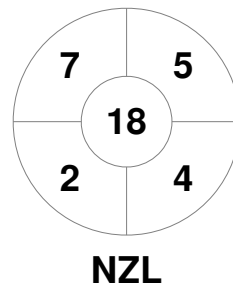

Fintro Hockey World League Semi-Final (Women)
21 Jun - 2 Jul 2017
Brussels (BEL)

Match Statistics

Match #	Date	Time	Pool / Class	Pitch
18	27 Jun 2017	16:00	Pool B	

New Zealand

Full Time	1 - 0
Third Period	1 - 0
Half-time	1 - 0
First Period	1 - 0

Malaysia

Penalty Corners

Circle Entries

Shots

Shots on Target

Possession %