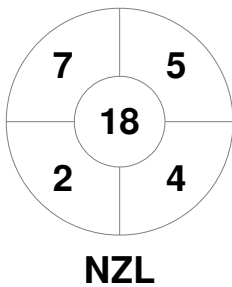

Fintro Hockey World League Semi-Final (Women)
21 Jun - 2 Jul 2017
Brussels (BEL)

Match Statistics

Match #	Date	Time	Pool / Class	Pitch
18	27 Jun 2017	16:00	Pool B	

New Zealand

Full Time	1 - 0
Third Period	1 - 0
Half-time	1 - 0
First Period	1 - 0

Malaysia

Penalty Corners

Circle Entries

Shots

Shots on Target

Possession %