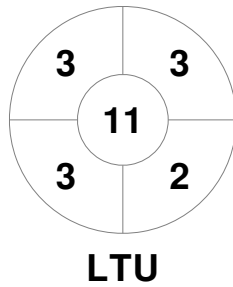

EuroHockey Indoor Championship II Women 2024

9 - 11 Feb 2024

Galway (IRL)

Match Statistics

Match #	Date	Time	Pool / Class	Pitch
2	09 Feb 2024	11:45	Pool A	Pitch 1

Portugal
GK Subs <table style="display: inline-table; border: none;"><tr><td style="border: 1px solid black; width: 20px; height: 15px;"></td><td style="border: 1px solid black; width: 20px; height: 15px;"></td></tr></table>

Full Time	0 - 6
Third Period	0 - 5
Half-time	0 - 3
First Period	0 - 1

Lithuania
GK Subs <table style="display: inline-table; border: none;"><tr><td style="border: 1px solid black; width: 20px; height: 15px;"></td><td style="border: 1px solid black; width: 20px; height: 15px;"></td></tr></table>

Penalty Corners