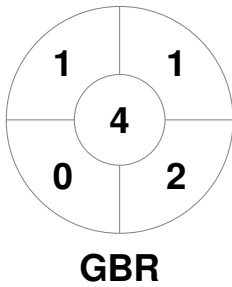

Match Statistics

| Match # | Date | Time | Pool / Class | Pitch |
|---------|-------------|-------|--------------|-----------------|
| 69 | 27 Jun 2024 | 16:30 | RR | WHS A - Pitch 1 |

| | | | |
|----------------------|--------------|-------|----------------|
| Great Britain | Full Time | 3 - 1 | Belgium |
| | Third Period | 2 - 1 | |
| | Half-time | 2 - 1 | |
| | First Period | 1 - 0 | |

Penalty Corners

Circle Entries

Shots

Shots on Target

Possession %