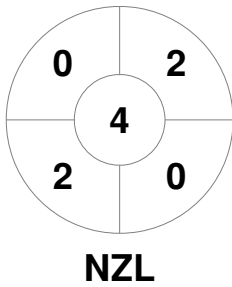

Fintro Hockey World League Semi-Final (Women)  
21 Jun - 2 Jul 2017  
Brussels (BEL)

Match Statistics

Match #	Date	Time	Pool / Class	Pitch
32	02 Jul 2017	15:45	3rd/4th Place	

New Zealand

Full Time	1 - 0
Third Period	0 - 0
Half-time	0 - 0
First Period	0 - 0

Korea

Penalty Corners

Circle Entries

Shots

Shots on Target

Possession %