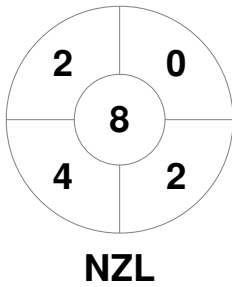

Fintro Hockey World League Semi-Final (Women)  
21 Jun - 2 Jul 2017  
Brussels (BEL)

Match Statistics

Match #	Date	Time	Pool / Class	Pitch
32	02 Jul 2017	15:45	3rd/4th Place	

New Zealand

Full Time	1 - 0
Third Period	0 - 0
Half-time	0 - 0
First Period	0 - 0

Korea

Penalty Corners

Circle Entries

Shots

Shots on Target

Possession %