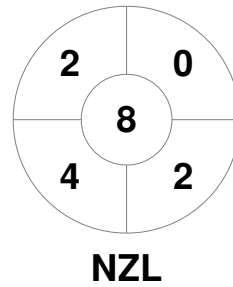

Fintro Hockey World League Semi-Final (Women)  
21 Jun - 2 Jul 2017  
Brussels (BEL)

Match Statistics

Match #	Date	Time	Pool / Class	Pitch
32	02 Jul 2017	15:45	3rd/4th Place	

New Zealand

Full Time	1 - 0
Third Period	0 - 0
Half-time	0 - 0
First Period	0 - 0

Korea

Penalty Corners

Circle Entries

Shots

Shots on Target

Possession %