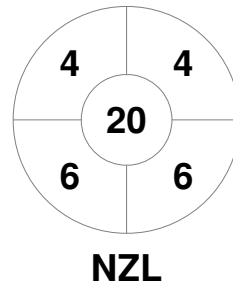

Fintro Hockey World League Semi-Final (Women)  
21 Jun - 2 Jul 2017  
Brussels (BEL)

Match Statistics

Match #	Date	Time	Pool / Class	Pitch
32	02 Jul 2017	15:45	3rd/4th Place	

New Zealand

Full Time	1 - 0
Third Period	0 - 0
Half-time	0 - 0
First Period	0 - 0

Korea

Penalty Corners

Circle Entries

Shots

Shots on Target

Possession %