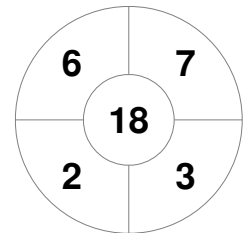

Fintro Hockey World League Semi-Final (Women)
21 Jun - 2 Jul 2017
Brussels (BEL)

Match Statistics

Match #	Date	Time	Pool / Class	Pitch
29	01 Jul 2017	15:45	Semi Final	

Korea

Full Time	0 - 3
Third Period	0 - 3
Half-time	0 - 3
First Period	0 - 1

China

Penalty Corners

KOR

CHN

Circle Entries

KOR

CHN

Shots